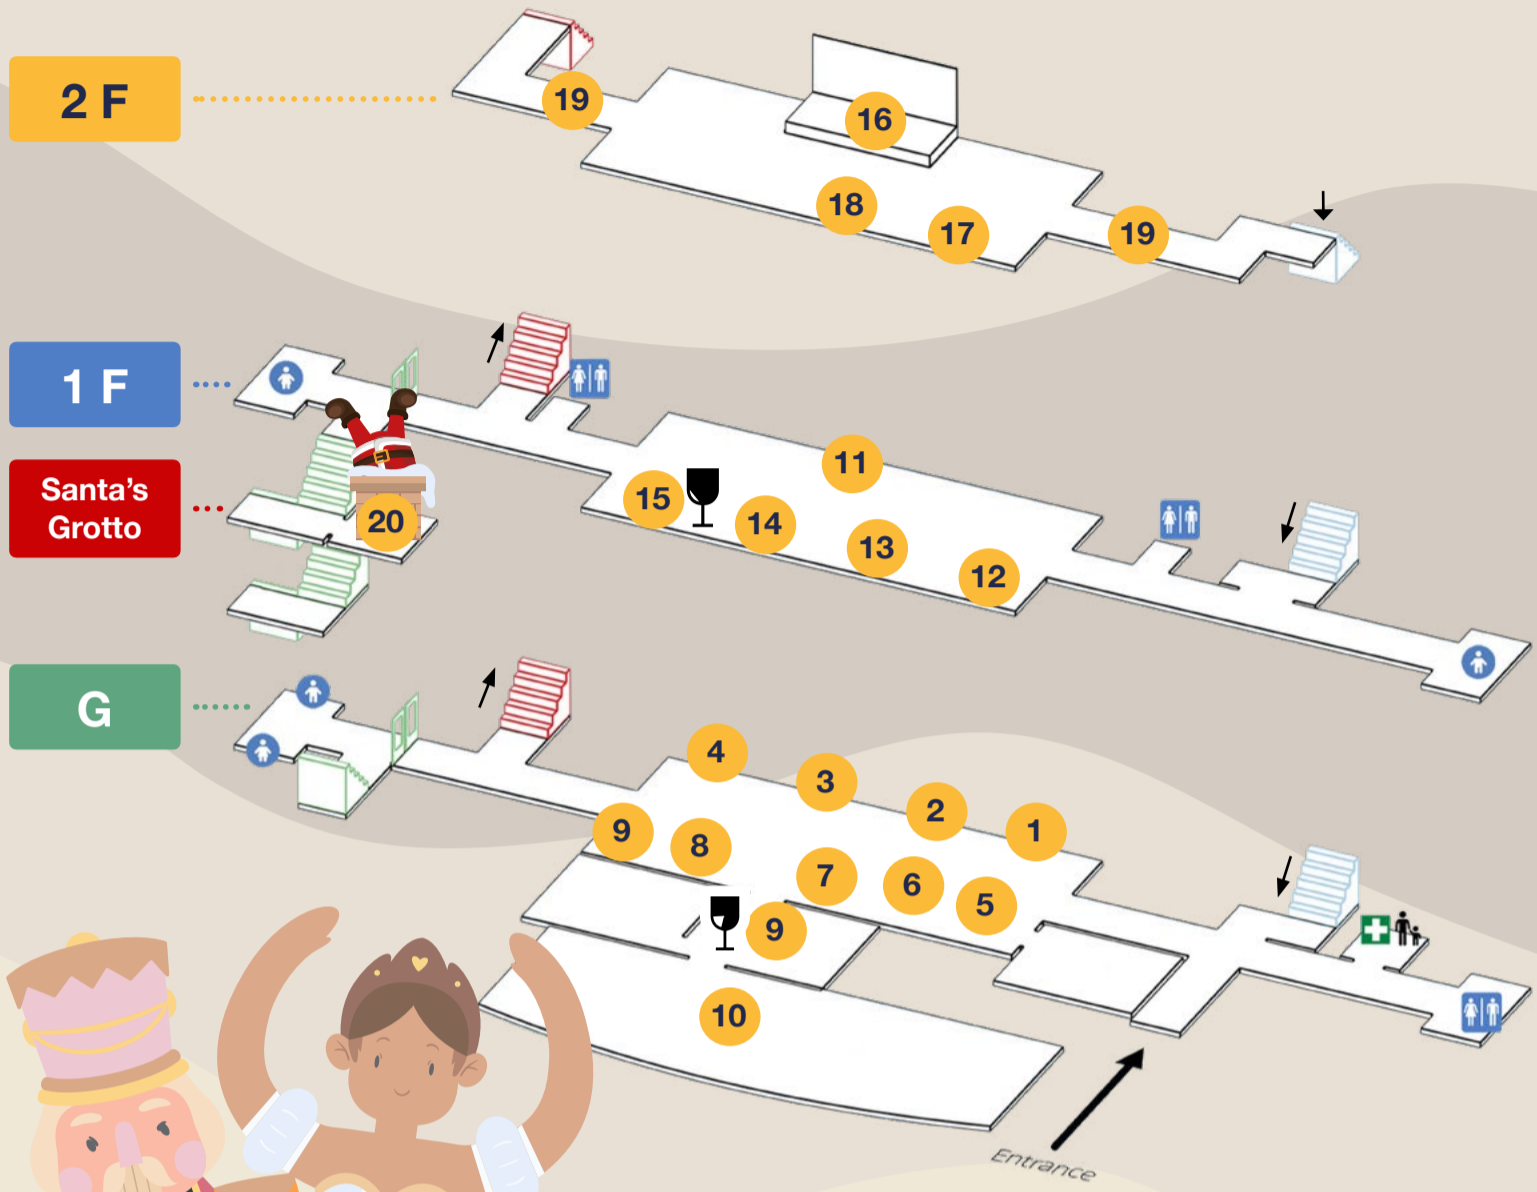

Sales - 020 8987 8222 | Lettings - 020 8987 8223

Go to Quick Link

FAIR MAP

Go to Quick Link

- G**
1. Nearly New Toys & Gifts
 2. Belmont PTA Stall
 3. Hamptons Stand
 4. Tombola
 5. Cloak Room
 6. Silence Auction & Raffle
 7. Second Hand Uniforms
 8. Santa's Grotto Tickets
 9. Cafe & Bar
 10. Outdoor Lounge
-  First Aid & Lost Children

- 1F**
11. Games
 12. Mindful Crafting with B.E.S.T
 13. Face Painting
 14. Crafts
 15. Mulled Wine & Waffle

- 2F**
16. The Mouse King Stage
 17. Wishing Tree
 18. Interactive Selfie Spot
 19. Xmas Poster Exhibition